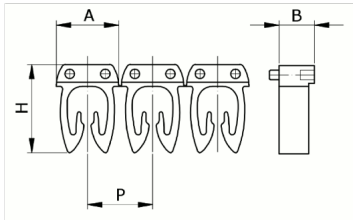

Manual

numbering, yellow color, 0,5-1,5mm2, symbol (A)

HS code	39269097
Code	CAF3LAS1
Description	Cable section 0,5 – 1,5 mm2
Symbol	A
Symbol colour	Black
Background color	Yellow

* Material: polyamide - V2* Wire cross-sections for identification: from 0,5 to 6 mm²

DESCRIZIONE DEL PRODOTTO

Manual numbering, yellow color, 0,5-1,5mm2, symbol (A)