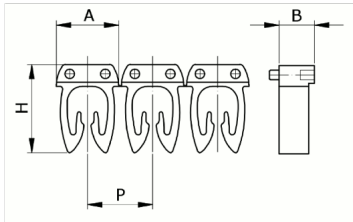

Manual

numbering, yellow color, 1,5-2,5mm², symbol (A)

HS code	39269097
Code	CAF3LAS2
Description	Cable section 1,5 – 2,5 mm ²
Symbol	A
Symbol colour	Black
Background color	Yellow

* Material: polyamide - V13* Wire cross-sections for identification: from 0,5 to 6 mm²

DESCRIZIONE DEL PRODOTTO

Manual numbering, yellow color, 1,5-2,5mm², symbol (A)