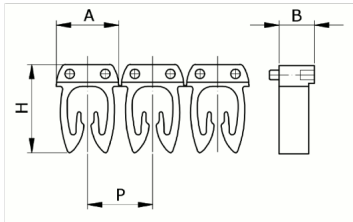

Manual numbering, yellow color,
4-6mm2, symbol (A)

HS code	39269097
Code	CAF3LAS3
Description	Cable section 4 – 6 mm2
Symbol	A
Symbol colour	Black
Background color	Yellow

* Material: polyamide - V56* Wire cross-sections for identification: from 0,5 to 6 mm184

DESCRIZIONE DEL PRODOTTO

Manual numbering, yellow color, 4-6mm2, symbol (A)