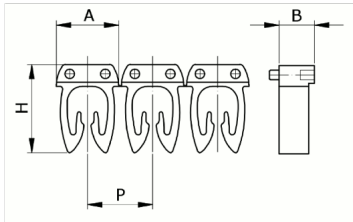

Manual

numbering, yellow color, 1,5-2,5mm2, symbol (C)

HS code	39269097
Code	CAF3LCS2
Description	Cable section 1,5 – 2,5 mm2
Symbol	C
Symbol colour	Black
Background color	Yellow

* Material: polyamide - V15* Wire cross-sections for identification: from 0,5 to 6 mm²

DESCRIZIONE DEL PRODOTTO

Manual numbering, yellow color, 1,5-2,5mm2, symbol (C)