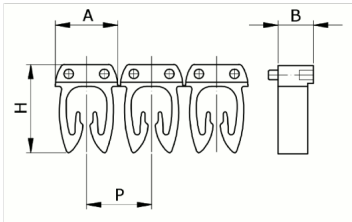

Manual numbering, yellow color,
4-6mm², symbol (C)

HS code	39269097
Code	CAF3LCS3
Description	Cable section 4 – 6 mm ²
Symbol	C
Symbol colour	Black
Background color	Yellow

* Material: polyamide - V58* Wire cross-sections for identification: from 0,5 to 6 mm²

DESCRIZIONE DEL PRODOTTO

Manual numbering, yellow color, 4-6mm², symbol (C)