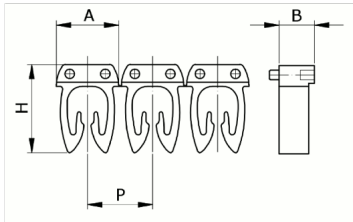

Manual

numbering, yellow color, 4-6mm², symbol (D)

HS code	39269097
Code	CAF3LDS3
Description	Cable section 4 – 6 mm ²
Symbol	D
Symbol colour	Black
Background color	Yellow

* Material: polyamide - V59* Wire cross-sections for identification: from 0,5 to 6 mm²

DESCRIZIONE DEL PRODOTTO

Manual numbering, yellow color, 4-6mm², symbol (D)