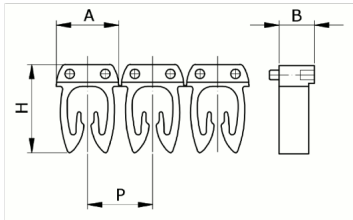

Manual

numbering, yellow color, 1,5-2,5mm², symbol (E)

HS code	39269097
Code	CAF3LES2
Description	Cable section 1,5 – 2,5 mm ²
Symbol	E
Symbol colour	Black
Background color	Yellow

* Material: polyamide - V17* Wire cross-sections for identification: from 0,5 to 6 mm²

DESCRIZIONE DEL PRODOTTO

Manual numbering, yellow color, 1,5-2,5mm², symbol (E)