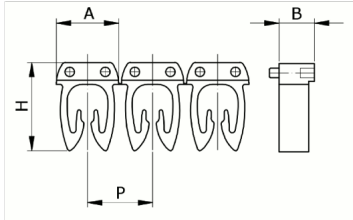

Manual

numbering, yellow color, 0,5-1,5mm², symbol (F)

HS code	39269097
Code	CAF3LFS1
Description	Cable section 0,5 – 1,5 mm ²
Symbol	F
Symbol colour	Black
Background color	Yellow

* Material: polyamide - V2* Wire cross-sections for identification: from 0,5 to 6 mm²

DESCRIZIONE DEL PRODOTTO

Manual numbering, yellow color, 0,5-1,5mm², symbol (F)