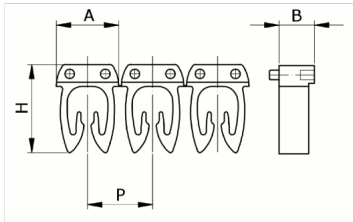

Manual numbering, yellow color,
1,5-2,5mm², symbol (F)

HS code	39269097
Code	CAF3LFS2
Description	Cable section 1,5 – 2,5 mm ²
Symbol	F
Symbol colour	Black
Background color	Yellow

* Material: polyamide - V18* Wire cross-sections for identification: from 0,5 to 6 mm²

DESCRIZIONE DEL PRODOTTO

Manual numbering, yellow color, 1,5-2,5mm², symbol (F)