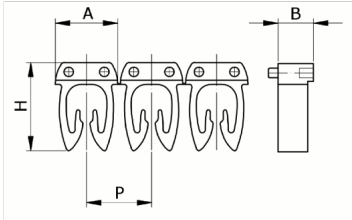

## Manual

numbering, yellow color, 4-6mm<sup>2</sup>, symbol ( F )

HS code	39269097
Code	CAF3LFS3
Description	Cable section 4 – 6 mm <sup>2</sup>
Symbol	F
Symbol colour	Black
Background color	Yellow

\* Material: polyamide - V61\* Wire cross-sections for identification: from 0,5 to 6 mm<sup>2</sup>

## DESCRIZIONE DEL PRODOTTO

Manual numbering, yellow color, 4-6mm<sup>2</sup>, symbol ( F )