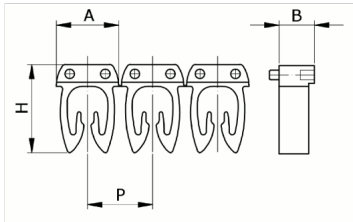

Manual numbering, yellow color,
4-6mm², symbol (G)

HS code	39269097
Code	CAF3LGS3
Description	Cable section 4 – 6 mm ²
Symbol	G
Symbol colour	Black
Background color	Yellow

* Material: polyamide - V62* Wire cross-sections for identification: from 0,5 to 6 mm²

DESCRIZIONE DEL PRODOTTO

Manual numbering, yellow color, 4-6mm², symbol (G)