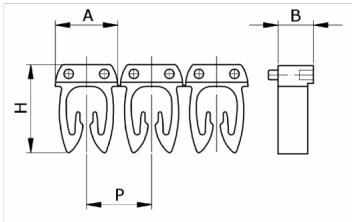

Manual

numbering, yellow color, 1,5-2,5mm2, symbol (I)

HS code	39269097
Code	CAF3LIS2
Description	Cable section 1,5 – 2,5 mm2
Symbol	I
Symbol colour	Black
Background color	Yellow

* Material: polyamide - V21* Wire cross-sections for identification: from 0,5 to 6 mm149

DESCRIZIONE DEL PRODOTTO

Manual numbering, yellow color, 1,5-2,5mm2, symbol (I)