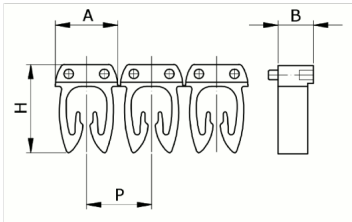

Manual numbering, cable sect. 4-6 mmq  
symb. I Black, base\_Yellow

HS code	39269097
Code	CAF3LIS3
Description	Cable section 4 – 6 mm2
Symbol	I
Symbol colour	Black
Background color	Yellow

\* Material: polyamide - V64\* Wire cross-sections for identification: from 0,5 to 6 mm192

## DESCRIZIONE DEL PRODOTTO

CABUR FAST3 to mark wires with a single character  
Makes it possible to identify a wire by combining the various available characters.  
Material: polyamide - V64, Wire cross-sections for identification: from 0,5 to 6 mm192, , , , ,