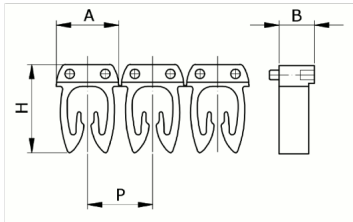

Manual numbering, cable sect. 1,5-2,5 mmq
symb. J Black, base_Yellow

HS code	39269097
Code	CAF3LJS2
Description	Cable section 1,5 – 2,5 mm2
Symbol	J
Symbol colour	Black
Background color	Yellow

* Material: polyamide - V22* Wire cross-sections for identification: from 0,5 to 6 mm150

DESCRIZIONE DEL PRODOTTO

CABUR FAST3 to mark wires with a single character
Makes it possible to identify a wire by combining the various available characters.
Material: polyamide - V22, Wire cross-sections for identification: from 0,5 to 6 mm150, , , , ,