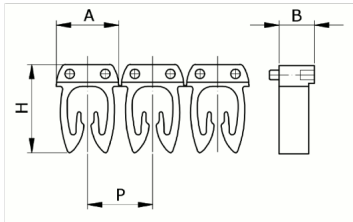

Manual numbering, cable sect. 4-6 mmq
symb. J Black, base_Yellow

HS code	39269097
Code	CAF3LJS3
Description	Cable section 4 – 6 mm2
Symbol	J
Symbol colour	Black
Background color	Yellow

* Material: polyamide - V65* Wire cross-sections for identification: from 0,5 to 6 mm193

DESCRIZIONE DEL PRODOTTO

CABUR FAST3 to mark wires with a single character
Makes it possible to identify a wire by combining the various available characters.
Material: polyamide - V65, Wire cross-sections for identification: from 0,5 to 6 mm193, , , , ,