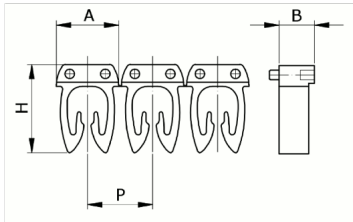

## Manual

numbering, yellow color, 4-6mm<sup>2</sup>, symbol ( J )

HS code	39269097
Code	CAF3LJS3
Description	Cable section 4 – 6 mm <sup>2</sup>
Symbol	J
Symbol colour	Black
Background color	Yellow

\* Material: polyamide - V65\* Wire cross-sections for identification: from 0,5 to 6 mm<sup>2</sup>

## DESCRIZIONE DEL PRODOTTO

Manual numbering, yellow color, 4-6mm<sup>2</sup>, symbol ( J )