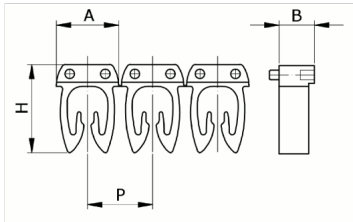

Manual numbering, cable sect. 0,5-1,5 mmq
symb. L Black, base_Yellow

| | |
|------------------|-----------------------------|
| HS code | 39269097 |
| Code | CAF3LLS1 |
| Description | Cable section 0,5 – 1,5 mm2 |
| Symbol | L |
| Symbol colour | Black |
| Background color | Yellow |

* Material: polyamide - V2* Wire cross-sections for identification: from 0,5 to 6 mm²

DESCRIZIONE DEL PRODOTTO

CABUR FAST3 to mark wires with a single character
Makes it possible to identify a wire by combining the various available characters.
Material: polyamide - V2, Wire cross-sections for identification: from 0,5 to 6 mm², , , , ,