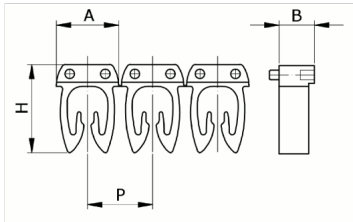

Manual numbering, yellow color,
1,5-2,5mm², symbol (P)

HS code	39269097
Code	CAF3LPS2
Description	Cable section 1,5 – 2,5 mm ²
Symbol	P
Symbol colour	Black
Background color	Yellow

* Material: polyamide - V28* Wire cross-sections for identification: from 0,5 to 6 mm²

DESCRIZIONE DEL PRODOTTO

Manual numbering, yellow color, 1,5-2,5mm², symbol (P)