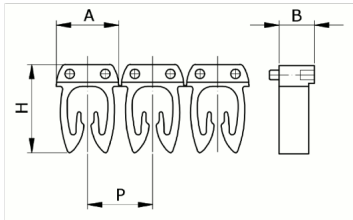

Manual

numbering, yellow color, 4-6mm², symbol (P)

HS code	39269097
Code	CAF3LPS3
Description	Cable section 4 – 6 mm ²
Symbol	P
Symbol colour	Black
Background color	Yellow

* Material: polyamide - V71* Wire cross-sections for identification: from 0,5 to 6 mm²

DESCRIZIONE DEL PRODOTTO

Manual numbering, yellow color, 4-6mm²,
symbol (P)