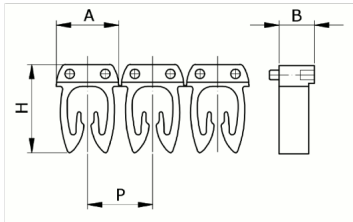

Manual numbering, yellow color,
0,5-1,5mm², symbol (Q)

HS code	39269097
Code	CAF3LQS1
Description	Cable section 0,5 – 1,5 mm ²
Symbol	Q
Symbol colour	Black
Background color	Yellow

* Material: polyamide - V2* Wire cross-sections for identification: from 0,5 to 6 mm²

DESCRIZIONE DEL PRODOTTO

Manual numbering, yellow color, 0,5-1,5mm², symbol (Q)