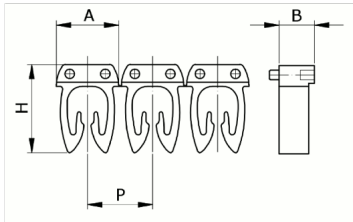

## Manual

numbering, yellow color, 1,5-2,5mm<sup>2</sup>, symbol ( Q )

HS code	39269097
Code	CAF3LQS2
Description	Cable section 1,5 – 2,5 mm <sup>2</sup>
Symbol	Q
Symbol colour	Black
Background color	Yellow

\* Material: polyamide - V29\* Wire cross-sections for identification: from 0,5 to 6 mm<sup>2</sup>

## DESCRIZIONE DEL PRODOTTO

Manual numbering, yellow color, 1,5-2,5mm<sup>2</sup>, symbol ( Q )