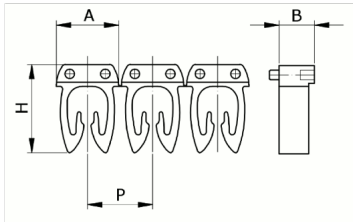

## Manual

numbering, yellow color, 4-6mm<sup>2</sup>, symbol ( R )

HS code	39269097
Code	CAF3LRS3
Description	Cable section 4 – 6 mm <sup>2</sup>
Symbol	R
Symbol colour	Black
Background color	Yellow

\* Material: polyamide - V73\* Wire cross-sections for identification: from 0,5 to 6 mm<sup>2</sup>01

## DESCRIZIONE DEL PRODOTTO

Manual numbering, yellow color, 4-6mm<sup>2</sup>,  
symbol ( R )