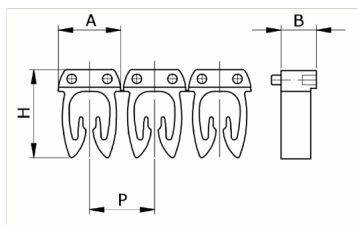

Manual

numbering, yellow color, 1,5-2,5mm², symbol (S)

HS code	39269097
Code	CAF3LSS2
Description	Cable section 1,5 – 2,5 mm ²
Symbol	S
Symbol colour	Black
Background color	Yellow

* Material: polyamide - V31* Wire cross-sections for identification: from 0,5 to 6 mm²

DESCRIZIONE DEL PRODOTTO

Manual numbering, yellow color, 1,5-2,5mm², symbol (S)