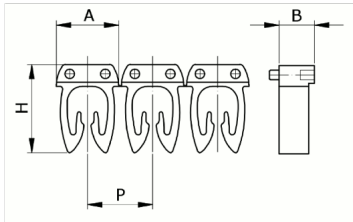

Manual

numbering, yellow color, 0,5-1,5mm2, symbol (T)

HS code	39269097
Code	CAF3LTS1
Description	Cable section 0,5 – 1,5 mm2
Symbol	T
Symbol colour	Black
Background color	Yellow

* Material: polyamide - V2* Wire cross-sections for identification: from 0,5 to 6 mm²

DESCRIZIONE DEL PRODOTTO

Manual numbering, yellow color,
0,5-1,5mm2, symbol (T)