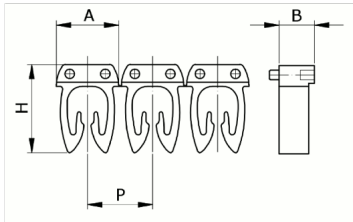

## Manual

numbering, yellow color, 4-6mm<sup>2</sup>, symbol ( T )

HS code	39269097
Code	CAF3LTS3
Description	Cable section 4 – 6 mm <sup>2</sup>
Symbol	T
Symbol colour	Black
Background color	Yellow

\* Material: polyamide - V75\* Wire cross-sections for identification: from 0,5 to 6 mm<sup>2</sup>03

## DESCRIZIONE DEL PRODOTTO

Manual numbering, yellow color, 4-6mm<sup>2</sup>,  
symbol ( T )