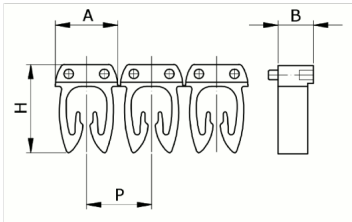

Manual numbering, yellow color,
0,5-1,5mm², symbol (U)

HS code	39269097
Code	CAF3LUS1
Description	Cable section 0,5 – 1,5 mm ²
Symbol	U
Symbol colour	Black
Background color	Yellow

* Material: polyamide - V2* Wire cross-sections for identification: from 0,5 to 6 mm²

DESCRIZIONE DEL PRODOTTO

Manual numbering, yellow color, 0,5-1,5mm², symbol (U)