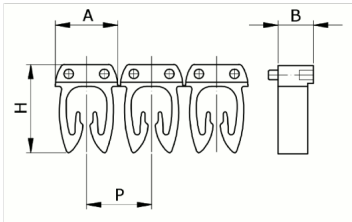

Manual numbering, cable sect. 1,5-2,5 mmq
symb. U Black, base_Yellow

HS code	39269097
Code	CAF3LUS2
Description	Cable section 1,5 – 2,5 mm2
Symbol	U
Symbol colour	Black
Background color	Yellow

* Material: polyamide - V33* Wire cross-sections for identification: from 0,5 to 6 mm161

DESCRIZIONE DEL PRODOTTO

CABUR FAST3 to mark wires with a single character
Makes it possible to identify a wire by combining the various available characters.
Material: polyamide - V33, Wire cross-sections for identification: from 0,5 to 6 mm161,,,,,