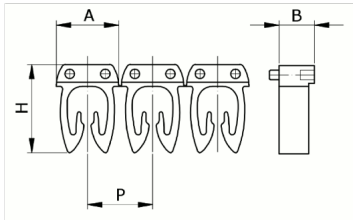

## Manual

numbering, yellow color, 0,5-1,5mm2, symbol ( V )

HS code	39269097
Code	CAF3LVS1
Description	Cable section 0,5 – 1,5 mm2
Symbol	V
Symbol colour	Black
Background color	Yellow

\* Material: polyamide - V2\* Wire cross-sections for identification: from 0,5 to 6 mm<sup>2</sup>

## DESCRIZIONE DEL PRODOTTO

Manual numbering, yellow color,  
0,5-1,5mm2, symbol ( V )