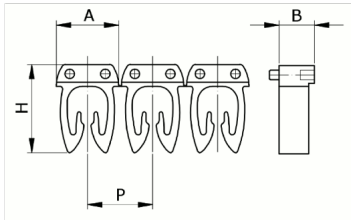

Manual numbering, yellow color,
1,5-2,5mm², symbol (V)

HS code	39269097
Code	CAF3LVS2
Description	Cable section 1,5 – 2,5 mm ²
Symbol	V
Symbol colour	Black
Background color	Yellow

* Material: polyamide - V34* Wire cross-sections for identification: from 0,5 to 6 mm²

DESCRIZIONE DEL PRODOTTO

Manual numbering, yellow color, 1,5-2,5mm², symbol (V)