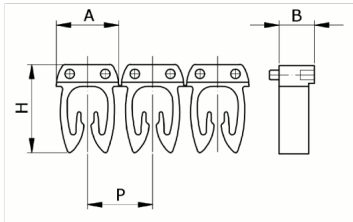

Manual numbering, yellow color,  
0,5-1,5mm<sup>2</sup>, symbol ( W )

HS code	39269097
Code	CAF3LWS1
Description	Cable section 0,5 – 1,5 mm <sup>2</sup>
Symbol	W
Symbol colour	Black
Background color	Yellow

\* Material: polyamide - V2\* Wire cross-sections for identification: from 0,5 to 6 mm<sup>2</sup>

## DESCRIZIONE DEL PRODOTTO

Manual numbering, yellow color, 0,5-1,5mm<sup>2</sup>, symbol ( W )