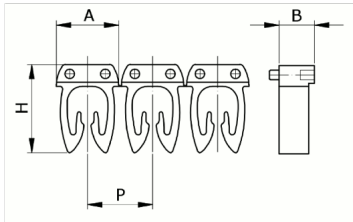

Manual

numbering, yellow color, 4-6mm², symbol (X)

HS code	39269097
Code	CAF3LXS3
Description	Cable section 4 – 6 mm ²
Symbol	X
Symbol colour	Black
Background color	Yellow

* Material: polyamide - V79* Wire cross-sections for identification: from 0,5 to 6 mm²07

DESCRIZIONE DEL PRODOTTO

Manual numbering, yellow color, 4-6mm²,
symbol (X)