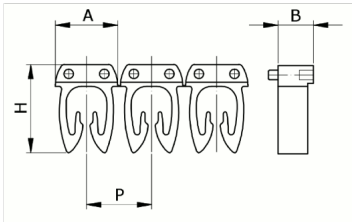

Manual numbering, yellow color,
0,5-1,5mm², symbol (Y)

HS code	39269097
Code	CAF3LYS1
Description	Cable section 0,5 – 1,5 mm ²
Symbol	Y
Symbol colour	Black
Background color	Yellow

* Material: polyamide - V2* Wire cross-sections for identification: from 0,5 to 6 mm²

DESCRIZIONE DEL PRODOTTO

Manual numbering, yellow color, 0,5-1,5mm², symbol (Y)