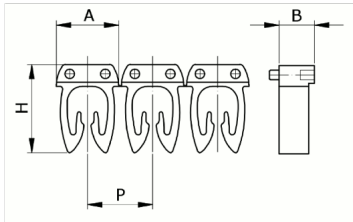

Manual

numbering, yellow color, 1,5-2,5mm², symbol (Y)

HS code	39269097
Code	CAF3LYS2
Description	Cable section 1,5 – 2,5 mm ²
Symbol	Y
Symbol colour	Black
Background color	Yellow

* Material: polyamide - V37* Wire cross-sections for identification: from 0,5 to 6 mm²

DESCRIZIONE DEL PRODOTTO

Manual numbering, yellow color, 1,5-2,5mm², symbol (Y)