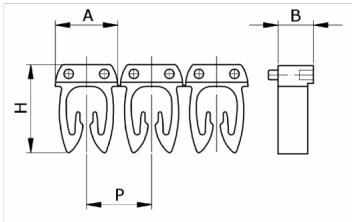

Manual

numbering, yellow color, 0,5-1,5mm2, symbol (Z)

HS code	39269097
Code	CAF3LZS1
Description	Cable section 0,5 – 1,5 mm2
Symbol	Z
Symbol colour	Black
Background color	Yellow

* Material: polyamide - V2* Wire cross-sections for identification: from 0,5 to 6 mm²

DESCRIZIONE DEL PRODOTTO

Manual numbering, yellow color,
0,5-1,5mm2, symbol (Z)