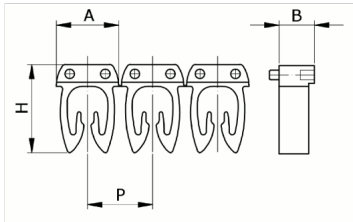

Manual numbering, cable sect. 1,5-2,5 mmq
symb. 2 White, base_Red

HS code	39269097
Code	CAF3N2S2
Description	Cable section 1,5 – 2,5 mm2
Symbol	2
Symbol colour	White
Background color	Red

* Material: polyamide - V5* Wire cross-sections for identification: from 0,5 to 6 mm133

DESCRIZIONE DEL PRODOTTO

CABUR FAST3 to mark wires with a single character
Makes it possible to identify a wire by combining the various available characters.
Material: polyamide - V5, Wire cross-sections for identification: from 0,5 to 6 mm133, , , , ,