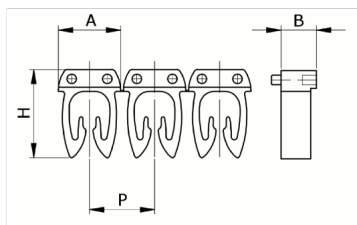

Manual numbering, cable sect. 4-6 mmq
symb. 4 Black, base_Yellow

HS code	39269097
Code	CAF3N4S3
Description	Cable section 4 – 6 mm2
Symbol	4
Symbol colour	Black
Background color	Yellow

* Material: polyamide - V50* Wire cross-sections for identification: from 0,5 to 6 mm²

DESCRIZIONE DEL PRODOTTO

CABUR FAST3 to mark wires with a single character
Makes it possible to identify a wire by combining the various available characters.
Material: polyamide - V50, Wire cross-sections for identification: from 0,5 to 6 mm²