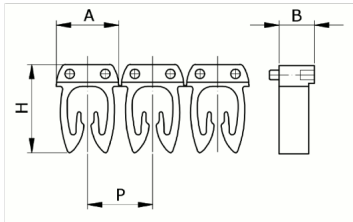

Manual

numbering, blue color, 1,5-2,5mm², symbol (6)

HS code	39269097
Code	CAF3N6S2
Description	Cable section 1,5 – 2,5 mm ²
Symbol	6
Symbol colour	Black
Background color	Blue

* Material: polyamide - V9* Wire cross-sections for identification: from 0,5 to 6 mm¹³⁷

DESCRIZIONE DEL PRODOTTO

Manual numbering, blue color, 1,5-2,5mm², symbol (6)