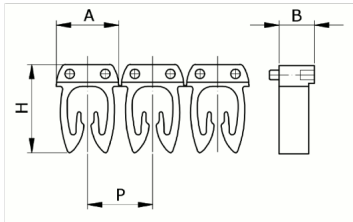

Manual numbering, cable sect. 1,5-2,5 mmq  
symb. 6 Black, base\_Blu

HS code	39269097
Code	CAF3N6S2
Description	Cable section 1,5 – 2,5 mm2
Symbol	6
Symbol colour	Black
Background color	Blue

\* Material: polyamide - V9\* Wire cross-sections for identification: from 0,5 to 6 mm137

## DESCRIZIONE DEL PRODOTTO

CABUR FAST3 to mark wires with a single character  
Makes it possible to identify a wire by combining the various available characters.  
Material: polyamide - V9, Wire cross-sections for identification: from 0,5 to 6 mm137, , , , , ,