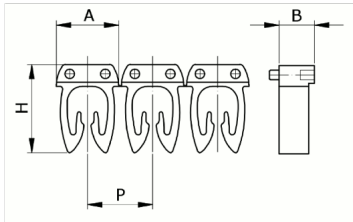

Manual

numbering, purple color, 4-6mm², symbol (7)

HS code	39269097
Code	CAF3N7S3
Description	Cable section 4 – 6 mm ²
Symbol	7
Symbol colour	White
Background color	Purple

* Material: polyamide - V53* Wire cross-sections for identification: from 0,5 to 6 mm¹⁸¹

DESCRIZIONE DEL PRODOTTO

Manual numbering, purple color, 4-6mm²,
symbol (7)