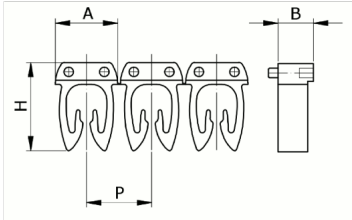

Manual numbering, cable sect. 4-6 mmq
symb. 8 Black, base_Grey

HS code	39269097
Code	CAF3N8S3
Description	Cable section 4 – 6 mm2
Symbol	8
Symbol colour	Black
Background color	Grey

* Material: polyamide - V54* Wire cross-sections for identification: from 0,5 to 6 mm182

DESCRIZIONE DEL PRODOTTO

CABUR FAST3 to mark wires with a single character
Makes it possible to identify a wire by combining the various available characters.
Material: polyamide - V54, Wire cross-sections for identification: from 0,5 to 6 mm182, , , , ,