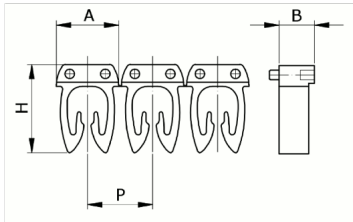

Manual

numbering, yellow color, 1,5-2,5mm2, symbol (/)

HS code	39269097
Code	CAF3SBAS2
Description	Cable section 1,5 – 2,5 mm2
Symbol	/
Symbol colour	Black
Background color	Yellow

* Material: polyamide - V44* Wire cross-sections for identification: from 0,5 to 6 mm172

DESCRIZIONE DEL PRODOTTO

Manual numbering, yellow color, 1,5-2,5mm2, symbol (/)