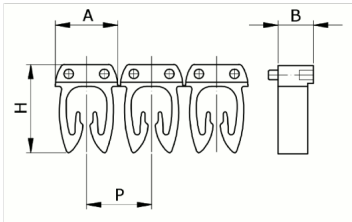

Manual numbering, cable sect. 4-6 mmq
symb. / Black, base_Yellow

HS code	39269097
Code	CAF3SBAS3
Description	Cable section 4 – 6 mm2
Symbol	/
Symbol colour	Black
Background color	Yellow

* Material: polyamide - V87* Wire cross-sections for identification: from 0,5 to 6 mm215

DESCRIZIONE DEL PRODOTTO

CABUR FAST3 to mark wires with a single character
Makes it possible to identify a wire by combining the various available characters.
Material: polyamide - V87, Wire cross-sections for identification: from 0,5 to 6 mm215, , , , ,