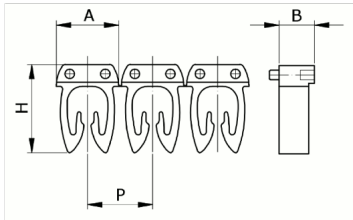

Manual

numbering, yellow color, 0,5-1,5mm2, symbol (i)

HS code	39269097
Code	CAF3SEAS1
Description	Cable section 0,5 – 1,5 mm2
Symbol	i
Symbol colour	Black
Background color	Yellow

* Material: polyamide - V2* Wire cross-sections for identification: from 0,5 to 6 mm²

DESCRIZIONE DEL PRODOTTO

Manual numbering, yellow color,
0,5-1,5mm2, symbol (i)