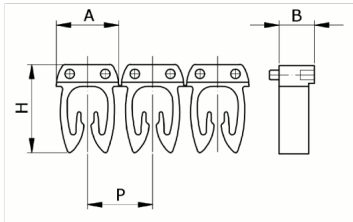

Manual numbering, yellow color,
1,5-2,5mm², symbol (i)

HS code	39269097
Code	CAF3SEAS2
Description	Cable section 1,5 – 2,5 mm ²
Symbol	i
Symbol colour	Black
Background colour	Yellow

* Material: polyamide - V45* Wire cross-sections for identification: from 0,5 to 6 mm²

DESCRIZIONE DEL PRODOTTO

Manual numbering, yellow color, 1,5-2,5mm², symbol (i)