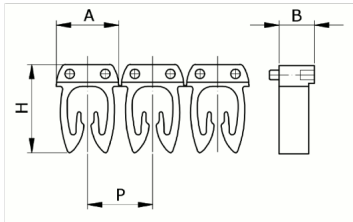

Manual numbering, cable sect. 4-6 mmq
symb. j Black, base_Yellow

HS code	39269097
Code	CAF3SEAS3
Description	Cable section 4 – 6 mm2
Symbol	i
Symbol colour	Black
Background color	Yellow

* Material: polyamide - V88* Wire cross-sections for identification: from 0,5 to 6 mm216

DESCRIZIONE DEL PRODOTTO

CABUR FAST3 to mark wires with a single character
Makes it possible to identify a wire by combining the various available characters.
Material: polyamide - V88, Wire cross-sections for identification: from 0,5 to 6 mm216, , , , ,