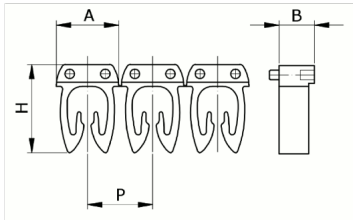

Manual

numbering, yellow color, 4-6mm², symbol (i)

HS code	39269097
Code	CAF3SEAS3
Description	Cable section 4 – 6 mm ²
Symbol	i
Symbol colour	Black
Background color	Yellow

* Material: polyamide - V88* Wire cross-sections for identification: from 0,5 to 6 mm²16

DESCRIZIONE DEL PRODOTTO

Manual numbering, yellow color, 4-6mm²,
symbol (i)