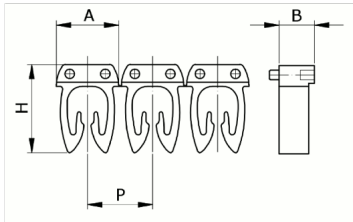

Manual

numbering, yellow color, 1,5-2,5mm², symbol (-)

| | |
|------------------|-----------------------------------------|
| HS code | 39269097 |
| Code | CAF3SMIS2 |
| Description | Cable section 1,5 – 2,5 mm ² |
| Symbol colour | Black |
| Background color | Yellow |

* Material: polyamide - V40* Wire cross-sections for identification: from 0,5 to 6 mm¹⁶⁸

DESCRIZIONE DEL PRODOTTO

Manual numbering, yellow color, 1,5-2,5mm², symbol (-)