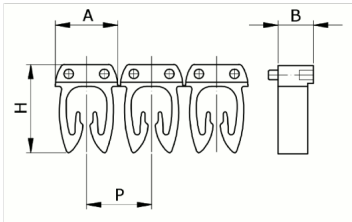

Manual numbering, cable sect. 0,5-1,5 mmq
symb. (Black, base_Yellow

HS code	39269097
Code	CAF3SPAS1
Description	Cable section 0,5 – 1,5 mm2
Symbol	(
Symbol colour	Black
Background color	Yellow

* Material: polyamide - V2* Wire cross-sections for identification: from 0,5 to 6 mm²

DESCRIZIONE DEL PRODOTTO

CABUR FAST3 to mark wires with a single character
Makes it possible to identify a wire by combining the various available characters.
Material: polyamide - V2, Wire cross-sections for identification: from 0,5 to 6 mm², , , , ,