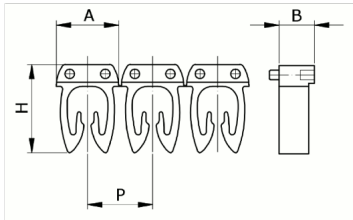

Manual numbering, yellow color,
1,5-2,5mm², symbol ()

HS code	39269097
Code	CAF3SPAS2
Description	Cable section 1,5 – 2,5 mm ²
Symbol	()
Symbol colour	Black
Background colour	Yellow

* Material: polyamide - V42* Wire cross-sections for identification: from 0,5 to 6 mm²

DESCRIZIONE DEL PRODOTTO

Manual numbering, yellow color, 1,5-2,5mm², symbol ()