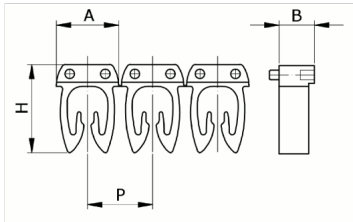

Manual numbering, cable sect. 1,5-2,5 mmq  
symb. ( Black, base\_Yellow

HS code	39269097
Code	CAF3SPAS2
Description	Cable section 1,5 – 2,5 mm2
Symbol	(
Symbol colour	Black
Background color	Yellow

\* Material: polyamide - V42\* Wire cross-sections for identification: from 0,5 to 6 mm170

## DESCRIZIONE DEL PRODOTTO

CABUR FAST3 to mark wires with a single character  
Makes it possible to identify a wire by combining the various available characters.  
Material: polyamide - V42, Wire cross-sections for identification: from 0,5 to 6 mm170, , , , ,