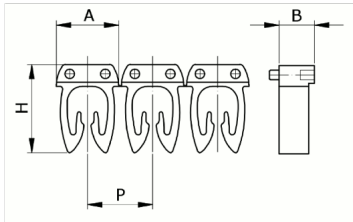

Manual

numbering, yellow color, 4-6mm², symbol ()

| | |
|------------------|-------------------------------------|
| HS code | 39269097 |
| Code | CAF3SPAS3 |
| Description | Cable section 4 – 6 mm ² |
| Symbol | () |
| Symbol colour | Black |
| Background color | Yellow |

* Material: polyamide - V85* Wire cross-sections for identification: from 0,5 to 6 mm²13

DESCRIZIONE DEL PRODOTTO

Manual numbering, yellow color, 4-6mm²,
symbol ()