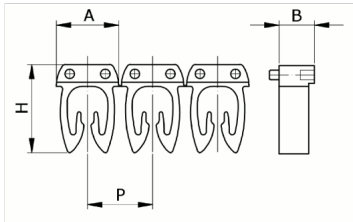

Manual numbering, cable sect. 0,5-1,5 mmq
symb. + Black, base_Yellow

HS code	39269097
Code	CAF3SPLS1
Description	Cable section 0,5 – 1,5 mm2
Symbol	+
Symbol colour	Black
Background color	Yellow

* Material: polyamide - V2* Wire cross-sections for identification: from 0,5 to 6 mm²

DESCRIZIONE DEL PRODOTTO

CABUR FAST3 to mark wires with a single character
Makes it possible to identify a wire by combining the various available characters.
Material: polyamide - V2, Wire cross-sections for identification: from 0,5 to 6 mm², , , , ,