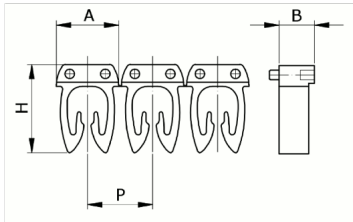

Manual

numbering, yellow color, 0,5-1,5mm², symbol (.)

HS code	39269097
Code	CAF3SPUS1
Description	Cable section 0,5 – 1,5 mm ²
Symbol	.
Symbol colour	Black
Background color	Yellow

* Material: polyamide - V2* Wire cross-sections for identification: from 0,5 to 6 mm²

DESCRIZIONE DEL PRODOTTO

Manual numbering, yellow color,
0,5-1,5mm², symbol (.)