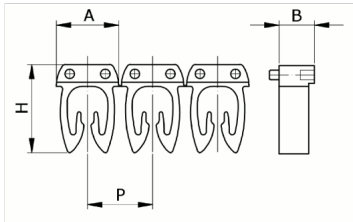

Manual numbering, cable sect. 1,5-2,5 mmq
symb. . Black, base_Yellow

HS code	39269097
Code	CAF3SPUS2
Description	Cable section 1,5 – 2,5 mm2
Symbol	.
Symbol colour	Black
Background color	Yellow

* Material: polyamide - V43* Wire cross-sections for identification: from 0,5 to 6 mm171

DESCRIZIONE DEL PRODOTTO

CABUR FAST3 to mark wires with a single character
Makes it possible to identify a wire by combining the various available characters.
Material: polyamide - V43, Wire cross-sections for identification: from 0,5 to 6 mm171,,,,,